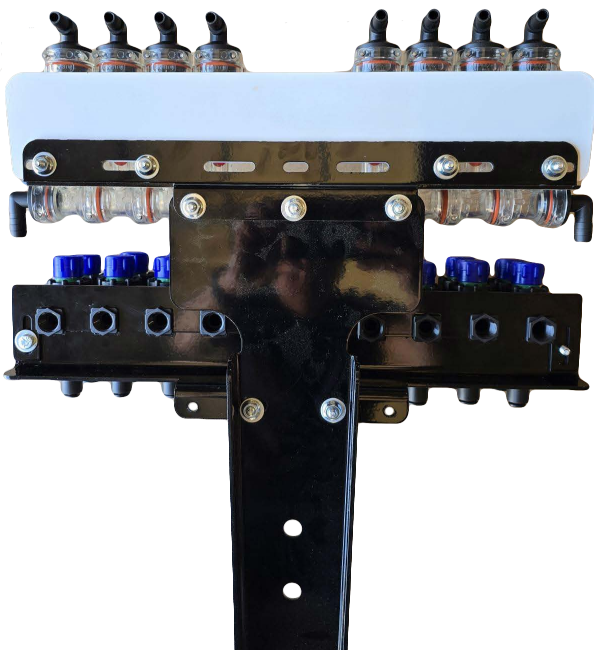

**2106 F Ave
KEARNEY NE 68847**

877.218.1981

57059: 8R Kit

57058: 12R Kit

Mount up to 8 rows or 12 rows of the dual GX6 check valves on your existing manifold stands

Connect the hoses from the outlet side of the sight glass manifold into the check valves. And then connect the metertubes to the outlet side of the check valves and run the metertube to the row units.