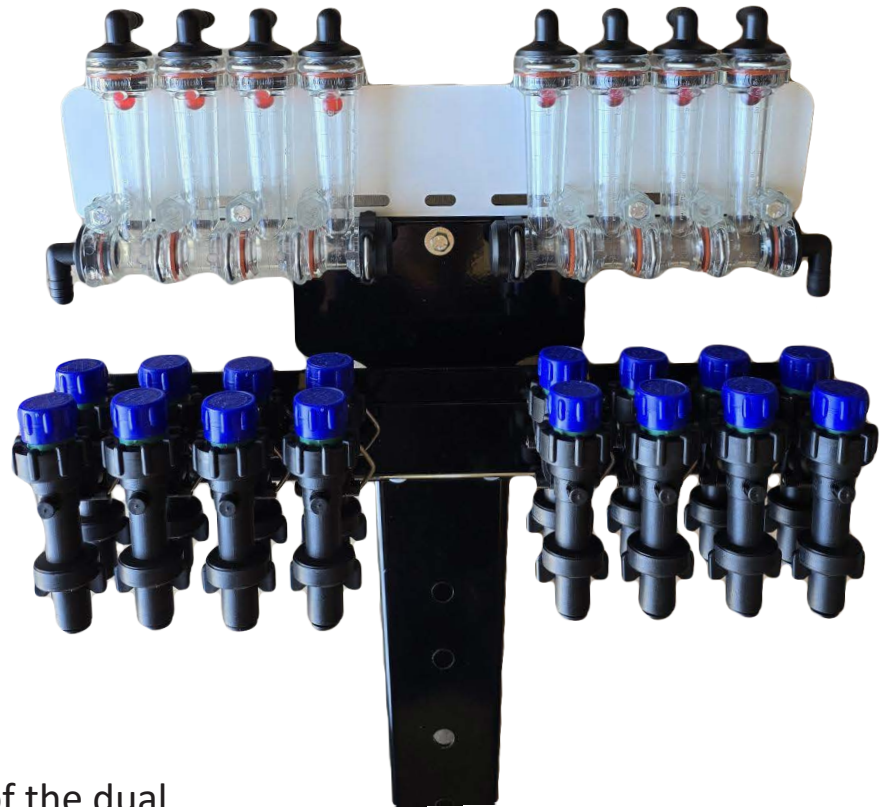

**2106 F Ave
KEARNEY NE 68847**

877.218.1981

57059: 8R Kit

57058: 12R Kit

Mount up to 8 rows or 12 rows of the dual GX6 check valves on your existing manifold stands

Connect the hoses from the outlet side of the sight glass manifold into the check valves. And then connect the metertubes to the outlet side of the check valves and run the metertube to the row units.